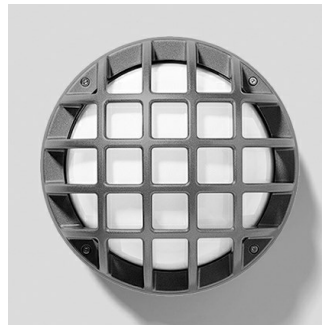

EKO+26/G

Part number	302075
Lampholder:	E27
Light Source:	INCANDESCENT LAMPS (A60)
Wattage:	1x100 W
Finish:	AN-96 / Anthracite gray / Textured
Insulation class:	I
Degree of protection:	IP66
IK-J-xxIP:	IK10 20J xx9
Optic:	SYMMETRIC EXTRA WIDE REFLECTOR
Ta MIN luminaire:	-30°
Ta MAX luminaire:	25°

Description

Wall and ceiling mounting luminaire for indoor and outdoor, comprising:

- Die-cast painted aluminium housing, ring and screens
- Pressed glass diffuser, white painted inside
- Aluminium reflector for incandescent versions
- EPDM gasket
- Diffuser stays securely hinged to the frame
- No through wiring
- Stainless steel locking screws