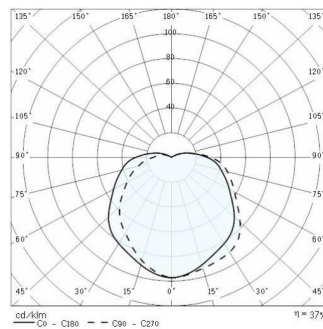

EKO+26/G

Part number	302075
Lampholder:	E27
Light Source:	INCANDESCENT LAMPS (A60)
Wattage:	1x100 W
Finish:	AN-96 / Anthracite gray / Textured
Insulation class:	I
Degree of protection:	IP66
IK-J-xxIP:	IK10 20J xx9
Optic:	SYMMETRIC EXTRA WIDE REFLECTOR
Ta MIN luminaire:	-30°
Ta MAX luminaire:	25°

Photometric data

Technical drawings